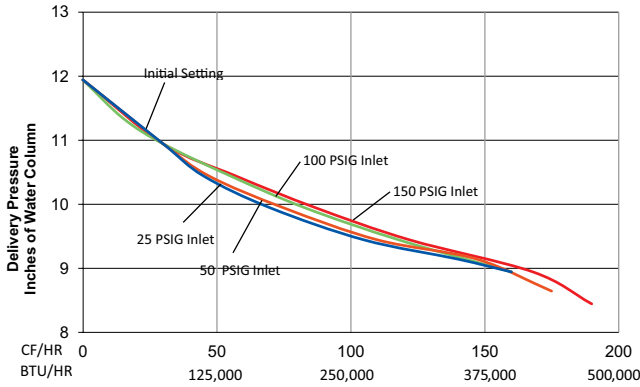

## Regulator Performance Curves – Twin Stage System 11” w.c.

LV404B34/B39

**LV404B34**

**LV404B39**

LV404B4/B9 Series

**LV404B4**

**LV404B9**

Phone: 336-449-7707  
 Fax: 336-449-6594  
 100 Rego Drive, Elon, NC 27244 USA  
[regoproducts.com](http://regoproducts.com)  
[ecii@regoproducts.com](mailto:ecii@regoproducts.com)

## Regulator Performance Curves – Twin Stage System 2 PSIG

**LV404Y39**

**LV404Y9**

Phone: 336-449-7707

Fax: 336-449-6594

100 Rego Drive, Elon, NC 27244 USA

[regoproducts.com](http://regoproducts.com)

[ecii@regoproducts.com](mailto:ecii@regoproducts.com)