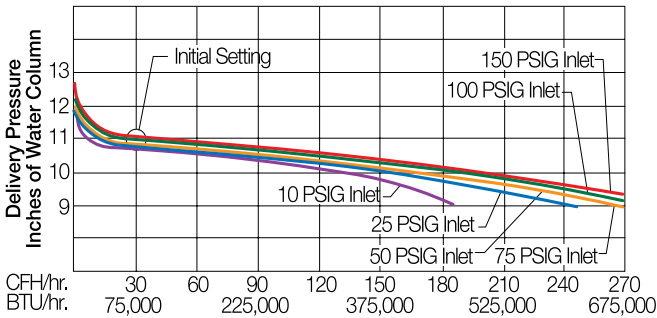

## Regulator Performance Curves – Twin Stage System 11” w.c.

LV404B34/B39

**LV404B34**

**LV404B39**

LV404B4/B9 Series

**LV404B4**

**LV404B9**

Phone: 336-449-7707  
 Fax: 336-449-6594  
 100 Rego Drive, Elon, NC 27244 USA  
[regoproducts.com](http://regoproducts.com)  
[ecii@regoproducts.com](mailto:ecii@regoproducts.com)

## Regulator Performance Curves – Twin Stage System 2 PSIG

**LV404Y39**

**LV404Y9**

Phone: 336-449-7707

Fax: 336-449-6594

100 Rego Drive, Elon, NC 27244 USA

[regoproducts.com](http://regoproducts.com)

[ecii@regoproducts.com](mailto:ecii@regoproducts.com)