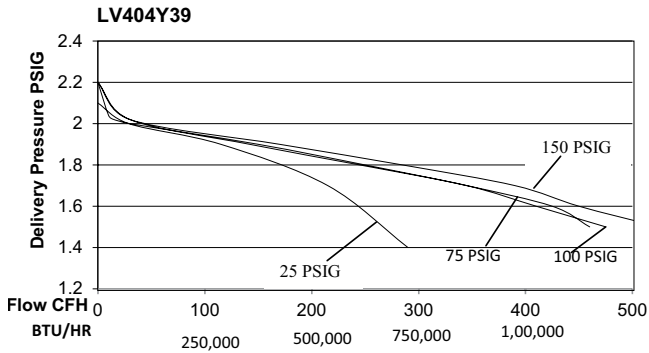

## Regulator Performance Curves – Twin Stage System 11” w.c.

LV404B34/B39

**LV404B34**

**LV404B39**

LV404B4/B9 Series

**LV404B4**

**LV404B9**

Phone: 336-449-7707  
 Fax: 336-449-6594  
 100 Rego Drive, Elon, NC 27244 USA  
[regoproducts.com](http://regoproducts.com)  
[ecii@regoproducts.com](mailto:ecii@regoproducts.com)

## Regulator Performance Curves – Twin Stage System 2 PSIG

**LV404Y39**

**LV404Y9**

Phone: 336-449-7707

Fax: 336-449-6594

100 Rego Drive, Elon, NC 27244 USA

[regoproducts.com](http://regoproducts.com)

[ecii@regoproducts.com](mailto:ecii@regoproducts.com)