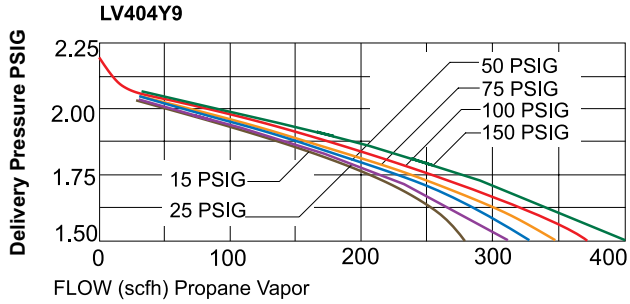

## Regulator Performance Curves – Twin Stage System 11” w.c.

LV404B34/B39

**LV404B34**

**LV404B39**

LV404B4/B9 Series

**LV404B4**

**LV404B9**

Phone: 336-449-7707  
 Fax: 336-449-6594  
 100 Rego Drive, Elon, NC 27244 USA  
[regoproducts.com](http://regoproducts.com)  
[ecii@regoproducts.com](mailto:ecii@regoproducts.com)

## Regulator Performance Curves – Twin Stage System 2 PSIG

**LV404Y39**

**LV404Y9**

Phone: 336-449-7707

Fax: 336-449-6594

100 Rego Drive, Elon, NC 27244 USA

[regoproducts.com](http://regoproducts.com)

[ecii@regoproducts.com](mailto:ecii@regoproducts.com)