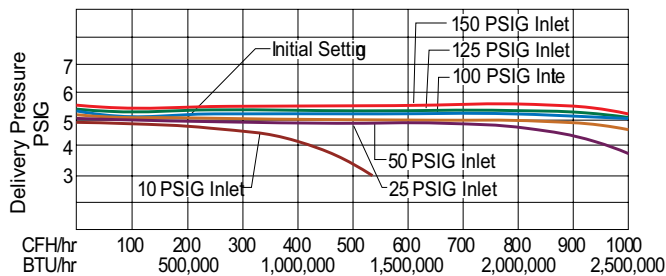

Regulator Performance Curves – 1st Stage & 2nd Stage System

LV3403TR Series

LV3403TR Series

LV4403SR Series

LV4403TR Series

LV4403TR Series

Phone: 336-449-7707
 Fax: 336-449-6594
 100 Rego Drive, Elon, NC 27244 USA
regoproducts.com
ecii@regoproducts.com

Regulator Performance Curves – 1st Stage & 2nd Stage System

LV3403B Series

LV3403B4 Series

LV4403B Series

LV4403B4

LV4403B66RA Series

LV4403B66RA Series

LV5503B Series