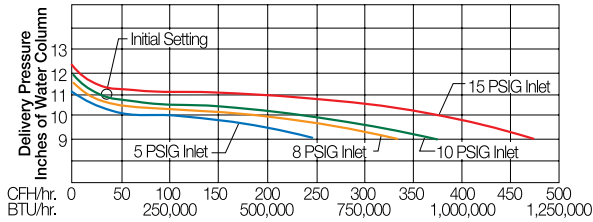

Regulator Performance Curves – 1st Stage & 2nd Stage System

LV3403TR Series

LV3403TR Series

LV4403SR Series

LV4403TR Series

LV4403TR Series

Phone: 336-449-7707
 Fax: 336-449-6594
 100 Rego Drive, Elon, NC 27244 USA
regoproducts.com
ecii@regoproducts.com

Regulator Performance Curves – 1st Stage & 2nd Stage System

LV3403B Series

LV3403B4 Series

LV4403B Series

LV4403B4

LV4403B66RA Series

LV4403B66RA Series

LV5503B Series