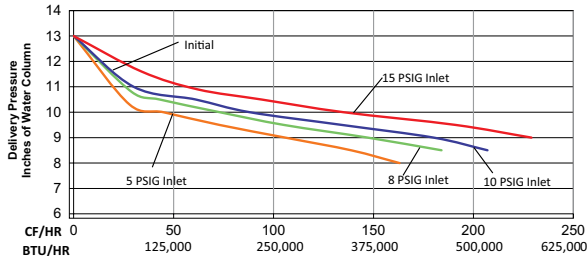

Regulator Performance Curves – 1st Stage & 2nd Stage System

LV3403TR Series

LV3403TR Series

LV4403SR Series

LV4403TR Series

LV4403TR Series

Phone: 336-449-7707
 Fax: 336-449-6594
 100 Rego Drive, Elon, NC 27244 USA
regoproducts.com
ecii@regoproducts.com

Regulator Performance Curves – 1st Stage & 2nd Stage System

LV3403B Series

LV3403B4 Series

LV4403B Series

LV4403B4

LV4403B66RA Series

LV4403B66RA Series

LV5503B Series