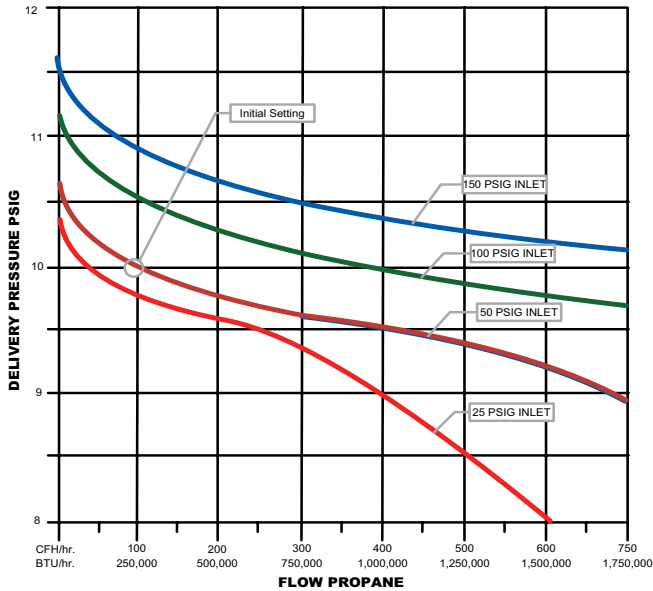

Regulator Performance Curves – 1st Stage & 2nd Stage System

LV3403TR Series

LV3403TR Series

LV4403SR Series

LV4403TR Series

LV4403TR Series

Phone: 336-449-7707
 Fax: 336-449-6594
 100 Rego Drive, Elon, NC 27244 USA
regoproducts.com
ecii@regoproducts.com

Regulator Performance Curves – 1st Stage & 2nd Stage System

LV3403B Series

LV3403B4 Series

LV4403B Series

LV4403B4

LV4403B66RA Series

LV4403B66RA Series

LV5503B Series