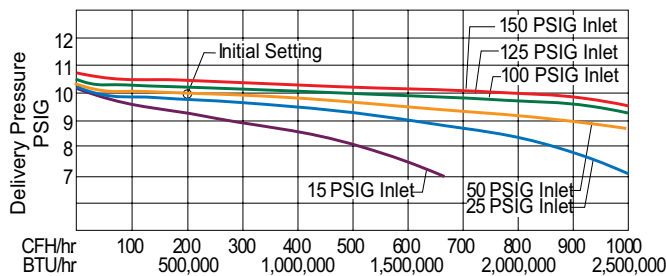

Regulator Performance Curves – 1st Stage & 2nd Stage System

LV3403TR Series

LV3403TR Series

LV4403SR Series

LV4403TR Series

LV4403TR Series

Phone: 336-449-7707
 Fax: 336-449-6594
 100 Rego Drive, Elon, NC 27244 USA
regoproducts.com
ecii@regoproducts.com

Regulator Performance Curves – 1st Stage & 2nd Stage System

LV3403B Series

LV3403B4 Series

LV4403B Series

LV4403B4

LV4403B66RA Series

LV4403B66RA Series

LV5503B Series