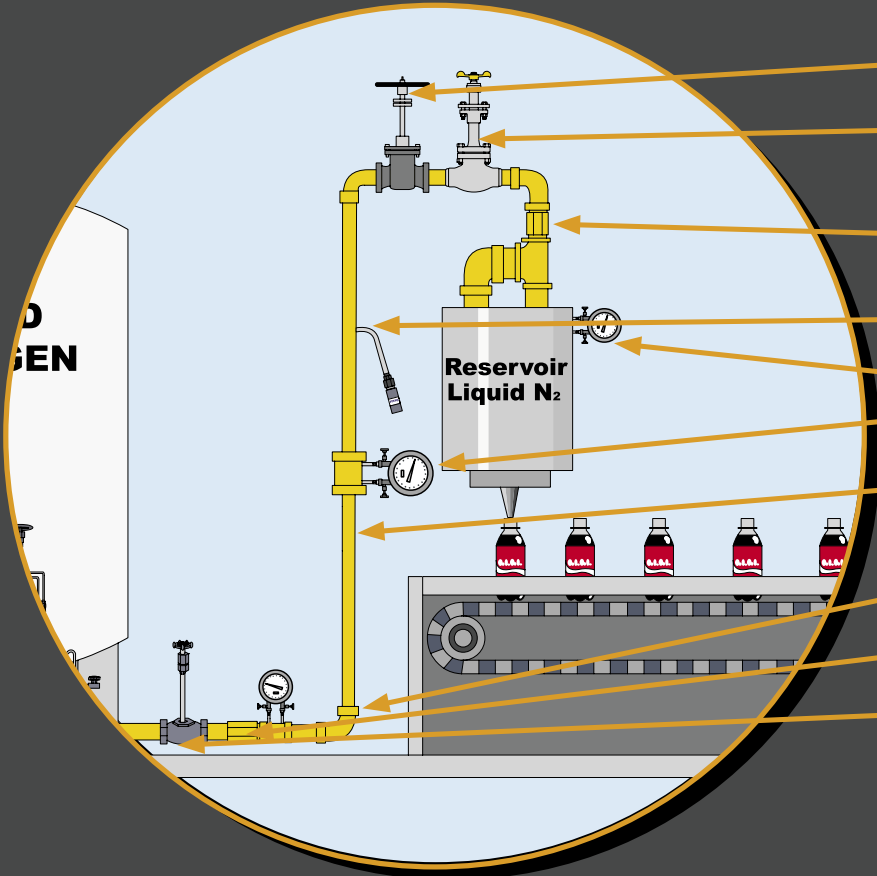

# Liquid Cryogenic Delivery Systems

Nitrogen Injection Systems for Food Preservation

- Goddard 302, 306, 310, 322, 326 Bronze Gate Valves
- Goddard 232 Series Stainless Steel Globe Valve
- Goddard 222, 206LL, 206GF and 206ULL Bronze Globe Valves
- RegO CG series cryogenic check valves
- RegO PRV9400 series
- RegO 15578 Pressure Gauges
- RegO Brass pipe
- RegO Brass Elbows Tees, Crosses, Caps and Plugs
- RegO 8500 series horizontal check valves
- RegO BK and BKA Extended Bonnet Globe Valves