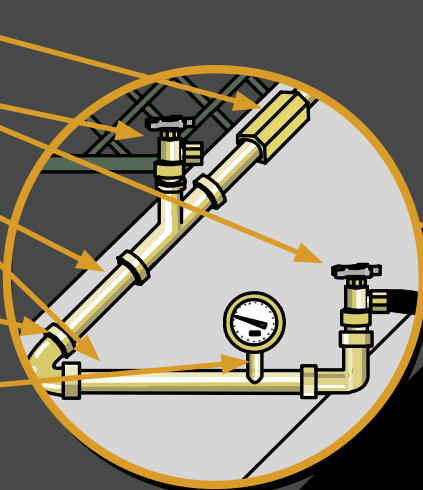

Fuel Gas Delivery Systems

RegO CG Series Gas Check Valves Soft Seat

RegO 7160 Series Line Station Valves

RegO 1050, 1075 Series
Brass pipe

RegO Brass Elbows Tees, Crosses, Caps
and Plugs

RegO Pressure Gauges

Compressed Gas Manifold Systems

RegO Brass pipe
RegO Brass Elbows Tees,
Crosses, Caps and Plugs
RegO Pressure Gauges
RegO CG Series Cryogenic
Check Valves

RegO M2523HP Series
Automatic Changeover Regulator