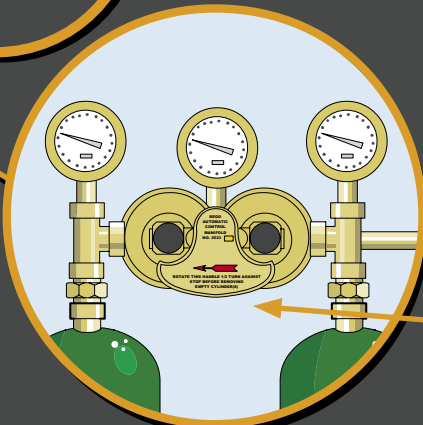

Fuel Gas Delivery Systems

RegO CG Series Gas Check Valves Soft Seat

RegO 7160 Series Line Station Valves

RegO 1050, 1075 Series
Brass pipe

RegO Brass Elbows Tees, Crosses, Caps
and Plugs

RegO Pressure Gauges

Compressed Gas Manifold Systems

RegO Brass pipe
RegO Brass Elbows Tees,
Crosses, Caps and Plugs
RegO Pressure Gauges
RegO CG Series Cryogenic
Check Valves

RegO M2523HP Series
Automatic Changeover Regulator