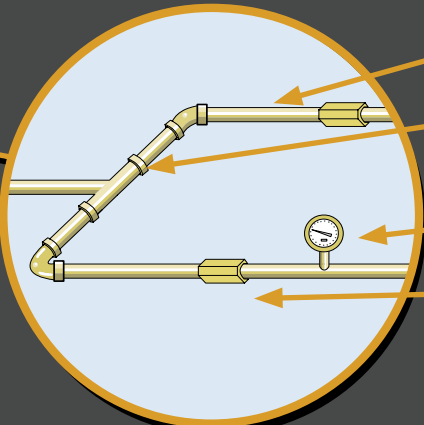

Fuel Gas Delivery Systems

RegO CG Series Gas Check Valves Soft Seat

RegO 7160 Series Line Station Valves

RegO 1050, 1075 Series
Brass pipe

RegO Brass Elbows Tees, Crosses, Caps
and Plugs

RegO Pressure Gauges

Compressed Gas Manifold Systems

RegO Brass pipe
RegO Brass Elbows Tees,
Crosses, Caps and Plugs
RegO Pressure Gauges
RegO CG Series Cryogenic
Check Valves

RegO M2523HP Series
Automatic Changeover Regulator